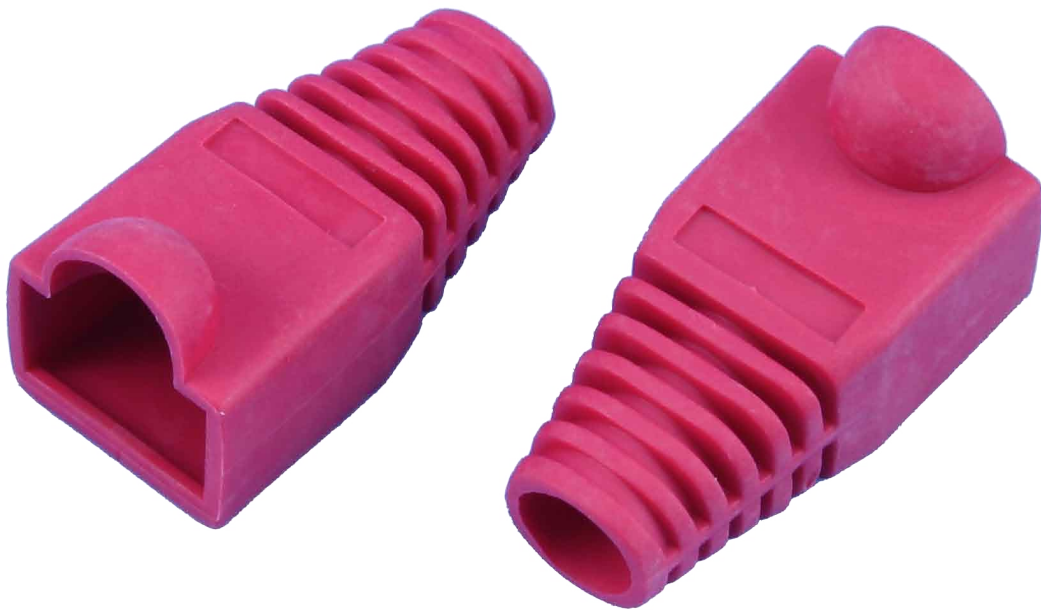

ON-BOOT-A6.5XZ-50 Boot For RJ-45 Plug, A Type : PVC, ID : 6.5mm

Materials

Material

PVC
