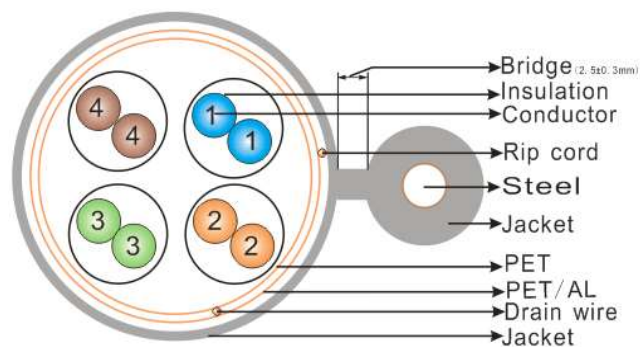

4. Electrical Property (20°C)

Item	Parameter	Note
Conductor resistance	$\leq 10.5\Omega/100m$	
Insulation resistance	$\geq 5000M\Omega Km(DC500V \text{ Charge } 1 \text{ minute})$	
Voltage endurance	DC 1000V/min	
Mutual capacitance	$\leq 5.6nF/100m$	
Core-core resistance unbalance	$\leq 5.0\%$	

Item Freq	Attenuation $\leq dB/100m$	RL $\geq dB/100m$	NEXT $\geq dB/100m$	PSNEXT $\geq dB/100m$	ACR-F $\geq dB/100m$	PSACR-F $\geq dB/100m$	NOTE
1MHz	3,0	17,0	60,0	57,0	57,4	54,4	FLUKE TIA CAT5E Channel
4MHz	3,9	17,0	53,6	50,6	45,3	42,4	
10MHz	6,2	17,0	47,0	44,0	37,4	34,4	
16MHz	7,9	17,0	43,6	40,6	33,3	30,3	
20MHz	8,9	17,0	42,0	39,0	31,4	28,4	
25MHz	10,0	16,0	40,4	37,4	29,4	26,4	
31.25MHz	11,2	15,1	38,7	35,7	27,5	24,5	
62.5MHz	16,2	12,1	33,6	30,6	21,5	18,5	
100MHz	21,0	10,0	30,1	27,1	17,4	14,4	

5. Structure drawing :

6. Color of twisted pair (Arabic numerals in structure drawing stand for the twisted pair)

No.	Color of insulation	
	With Stripe	Without Stripe
1	White/Blue	Blue
2	White/Orange	Orange
3	White/Green	Green
4	White/Brown	Brown